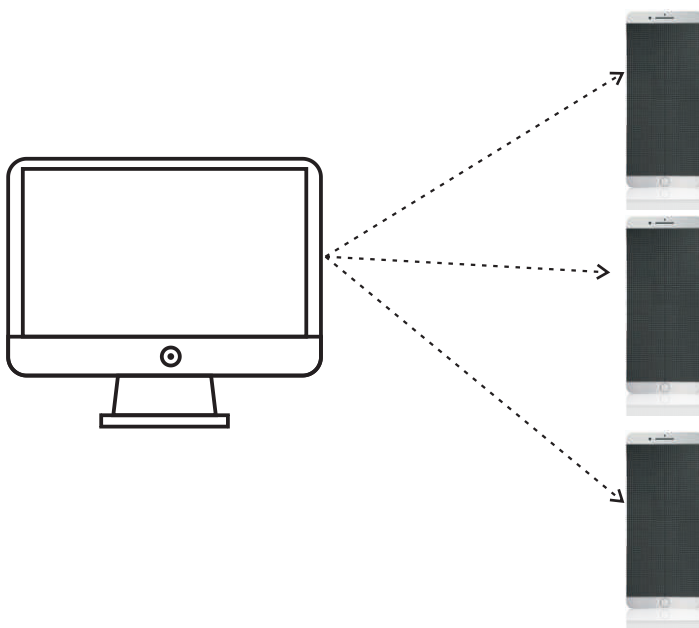

REMOTE GROUP CONTROL

One computer for more screens, keeping all the screen synchronous.