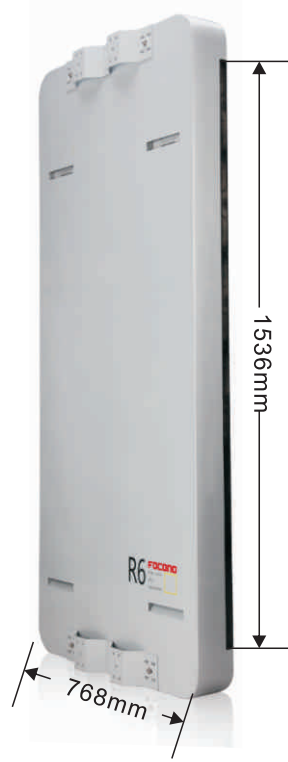

ULTRATHIN DESIGN